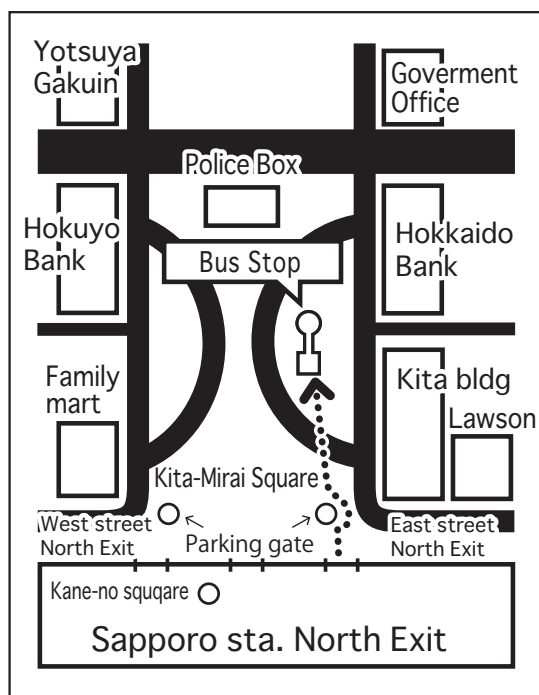

# Gateaux Kingdom SAPPORO Shuttle Bus Timetable

## Gateaux kingdom SAPPORO Depart

Bus stop	Gateaux kingdom SAPPORO →				
Gateaux kingdom Depart	10:00	12:10	15:00	17:00	19:10
Subway Asabu sta.	10:20	12:30	15:20	17:20	19:30
Sapporo sta. North Exit Arrive	10:40	12:50	15:40	17:40	19:50

## Sapporo sta. North Exit Depart

Bus stop	Sapporo sta. North Exit →				
Sapporo sta. North Exit Depart	11:00	13:00	16:00	18:00	20:00
Subway Asabu sta.	11:20	13:20	16:20	18:20	20:20
Gateaux kingdom Arrive	11:40	13:40	16:40	18:40	20:40

### ■ Sapporo sta. North Exit